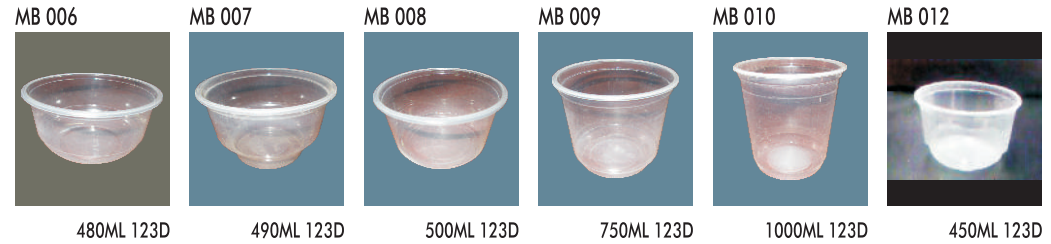

Top Sealing Laminated Films :

1. Easy peel off laminated for PP, PET & PS for Cups & Trays
2. Transparent & Printed Laminated Films
3. Metallised film for PET jars & Cups
4. Sharp edged Straws for Juices
5. Small & big core rolls suitable for manual & automatic Machines
6. Different roll width to suit the cups/trays

Food packaging Solutions with Experience & Expertise

COLD & BEVERAGE GLASSES

DIPS & TAKE AWAY BOWLS

RECTANGULAR TRAYS

COMBO MEAL TRAYS