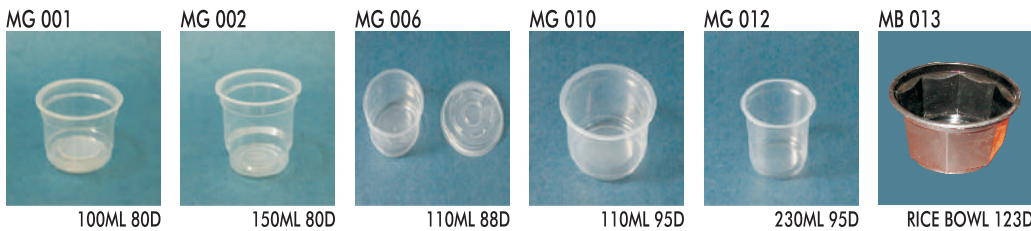

Top Sealing Laminated Films :

1. Easy peel off laminated for PP, PET & PS for Cups & Trays
2. Transparent & Printed Laminated Films
3. Metallised film for PET jars & Cups
4. Sharp edged Straws for Juices
5. Small & big core rolls suitable for manual & automatic Machines
6. Different roll width to suit the cups/trays

Food packaging Solutions with Experience & Expertise

COLD & BEVERAGE GLASSES

DIPS & TAKE AWAY BOWLS

RECTANGULAR TRAYS

COMBO MEAL TRAYS