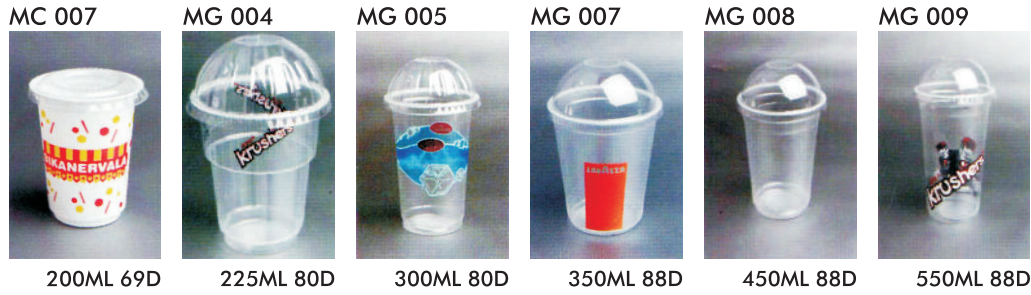

COLD & BEVERAGE GLASSES