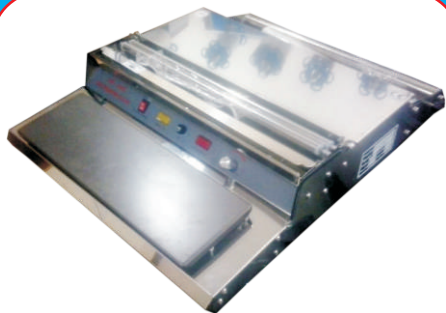

Table Top Tray Sealing Machine - Automatic Type

Machine Model	VP - 59L
Output	300 - 400 Tray / hr
Power	AC 220V, 5 Amps
Available Size	140 x 190 mm Tray (or) can be customized

Table Top Container Sealing Machine - Automatic Type

Machine Model	VP - 58M
Output	300 - 400 Cup / Tray
Power	AC 220V, 5 Amps
Available Size	105 x 135 / 123 mm Cup (or) can be customized

Horizontal Band Sealer

Vertical Band Sealer

Heavy Duty Horizontal Band Sealer

Heavy Duty Vertical Band Sealer

Pneumatic Sealer

Foot Sealer

Induction Sealer

Electro Magnetic Coder

Box Wrapping Machine

Cling Wrapping Machine

Hand Sealer