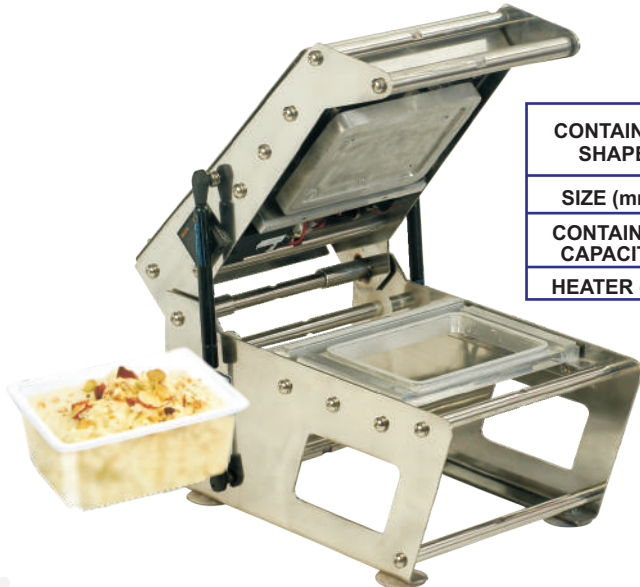

TS - 250

3 Partition Tray Sealing Machine

CONTAINER SHAPE	ALL SIDE CUTTING	
SIZE (mm)	190x140	200x150
CONTAINER CAPACITY	38/48/52/57/75MM depth	45mm depth
HEATER (W)	400-600	400-600

TS - 200

Tray Sealing Machine

TS - 300

Meal Tray Sealing Machine

CONTAINER SHAPE		
TRAY SIZE (mm)	300x225	300x225
CONTAINER CAPACITY	5 portions	8 portions
HEATER (W)	700-800	700-800

FLORA TRAY SEALER

Paper / Plastic Tray Sealer - Changeable Mould

Table Top Tray Sealing Machine - Automatic Type

Machine Model	VP - 59L
Output	300 - 400 Tray / hr
Power	AC 220V, 5 Amps
Available Size	140 x 190 mm Tray (or) can be customized

Table Top Container Sealing Machine - Automatic Type

Machine Model	VP - 58M
Output	300 - 400 Cup / Tray
Power	AC 220V, 5 Amps
Available Size	105 x 135 / 123 mm Cup (or) can be customized

Horizontal Band Sealer

Vertical Band Sealer

Heavy Duty Horizontal Band Sealer